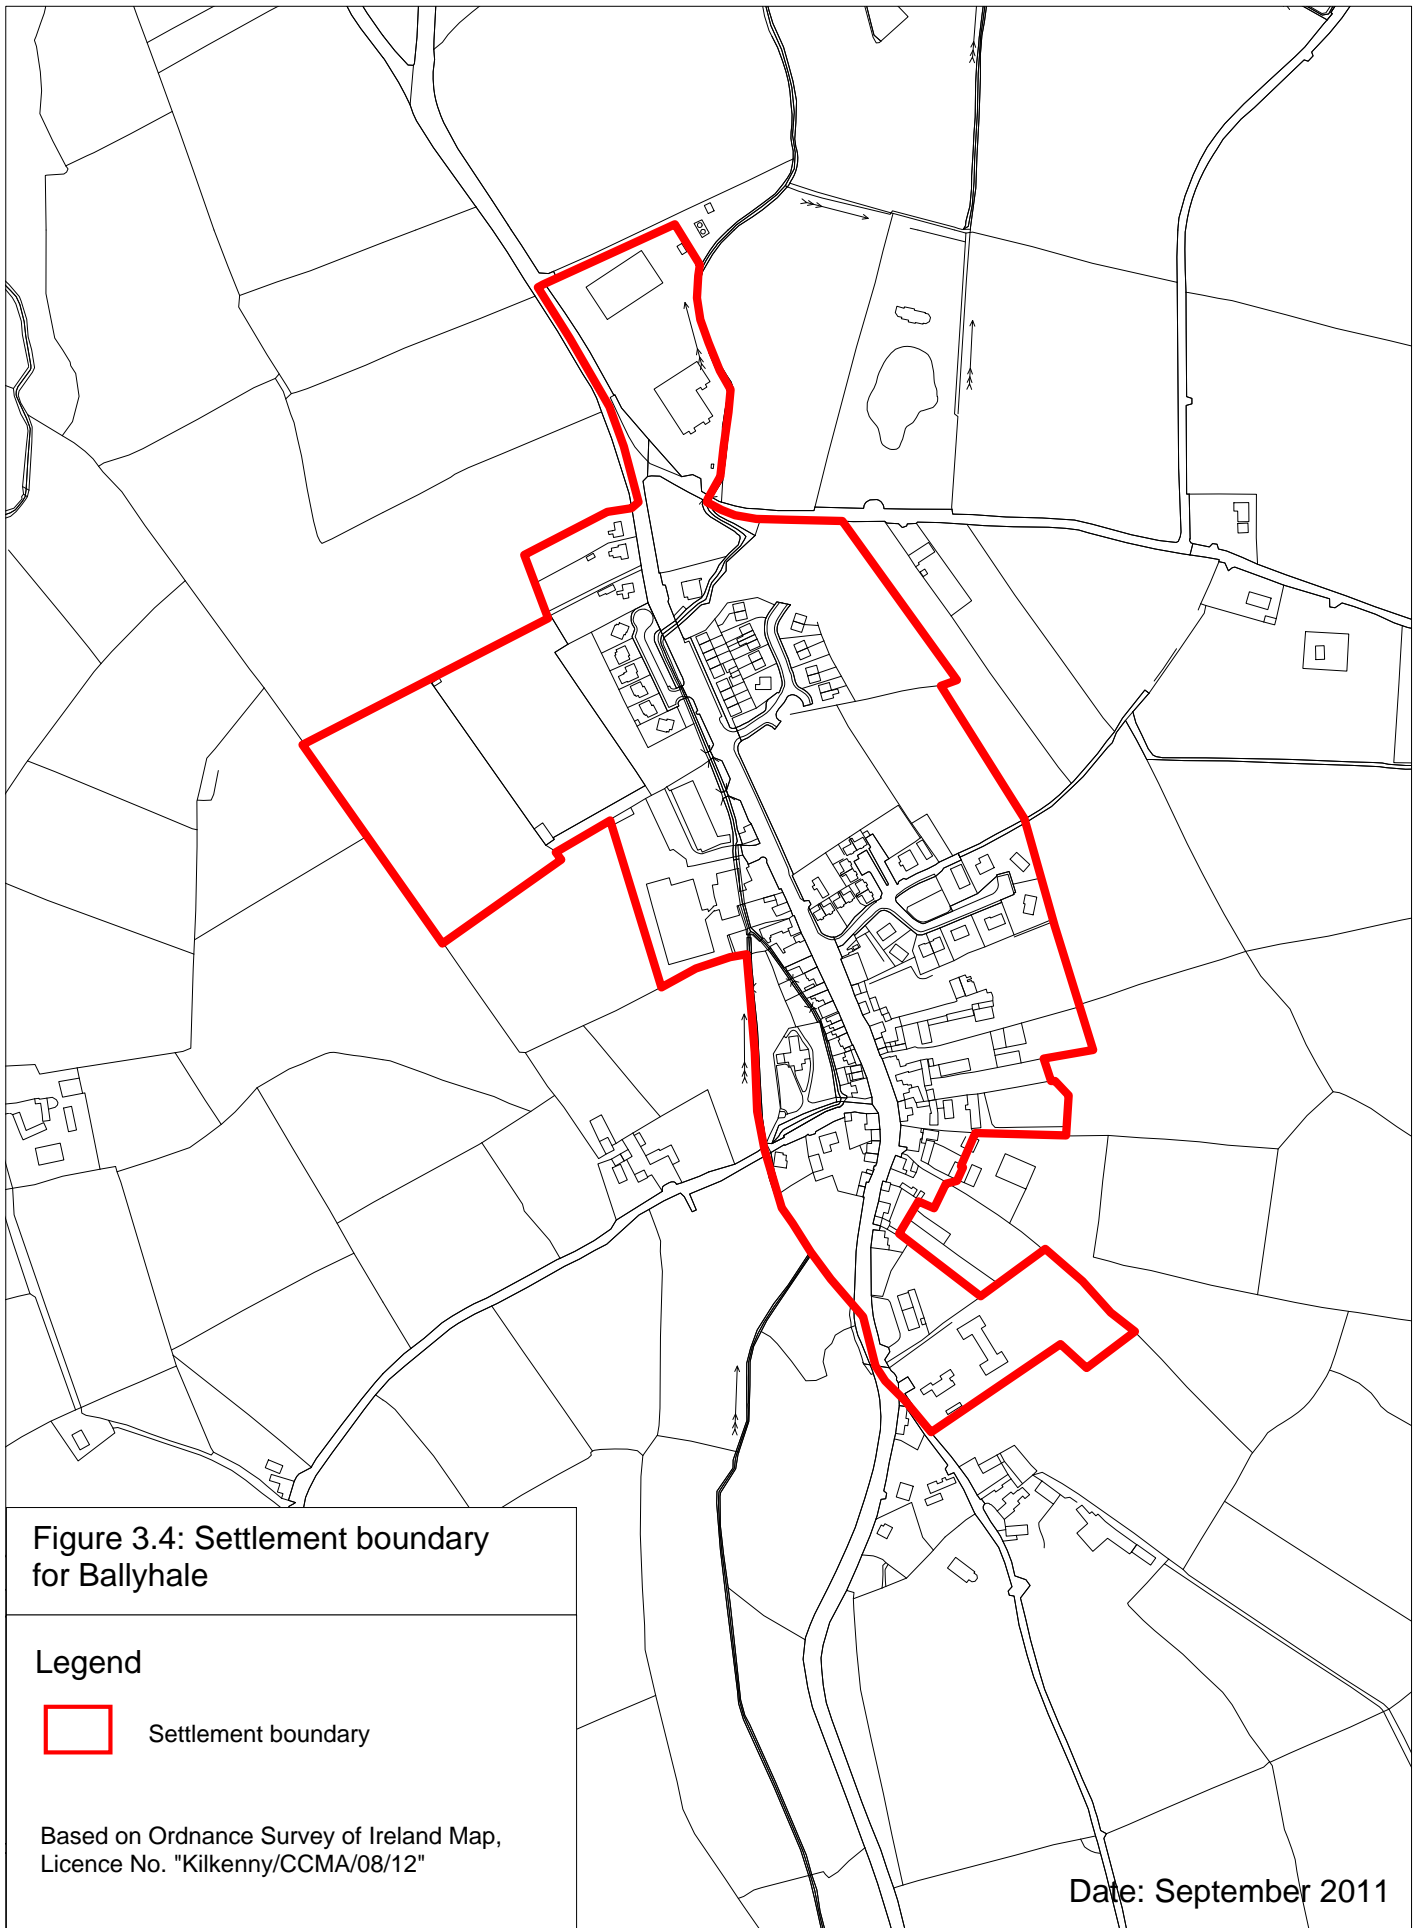

Variation No. 2 to Kilkenny County Development Plan 2008-2014  
Core Strategy - Settlement boundary for Ballyhale

Figure 3.4: Settlement boundary for Ballyhale

Legend

 Settlement boundary

Based on Ordnance Survey of Ireland Map,  
Licence No. "Kilkenny/CCMA/08/12"